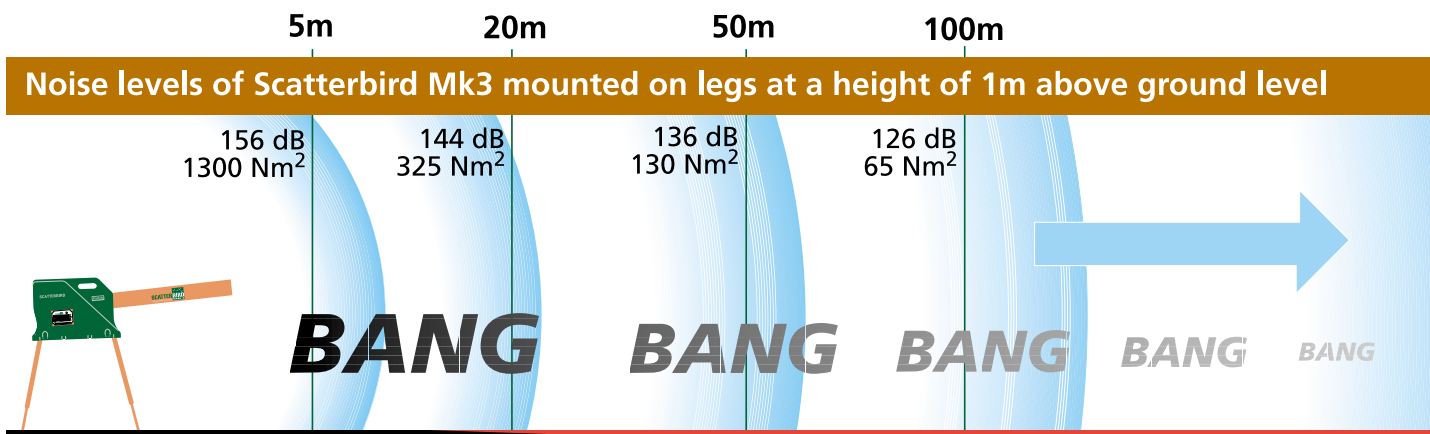

# MARK 3

The Scatterbird Mark 3 is a sturdy, purpose built bird-scaring gas gun designed specifically to meet the needs of the farmer.

# 58%

**MORE EFFECTIVE**  
when mounted on legs

Developed from the successful Scatterbird 2, which has for many years set the industry standard for durability and reliability, it incorporates many innovative features, including the use of UV stabilised, impact resistant polypropylene for the casing, and improved performance whilst retaining simple flexible controls.

[www.portek.co.uk](http://www.portek.co.uk)

Less sound is absorbed into the ground

More sound is absorbed into the ground

The Scatterbird Mark 3's optional adjustable legs raise the unit off the ground and allow the full force of the "bang" to be heard with maximum effect. Use of the optional internal battery is recommended to keep the wiring away from vermin and prevent flood damage to the battery and wiring.

Measurements were taken in an open field with no appreciable wind or reflective objects using a GA215 Castle sound level meter.

The Scatterbird Mark 3 features a sophisticated, flexible, yet simple to operate control system allowing you to programme the frequency of the bangs and the interval between them. The Scatterbird can be set for an automatic start at dawn and an automatic shut-off at dusk. The bangs can be preset at precise intervals or a random pattern can be easily selected.